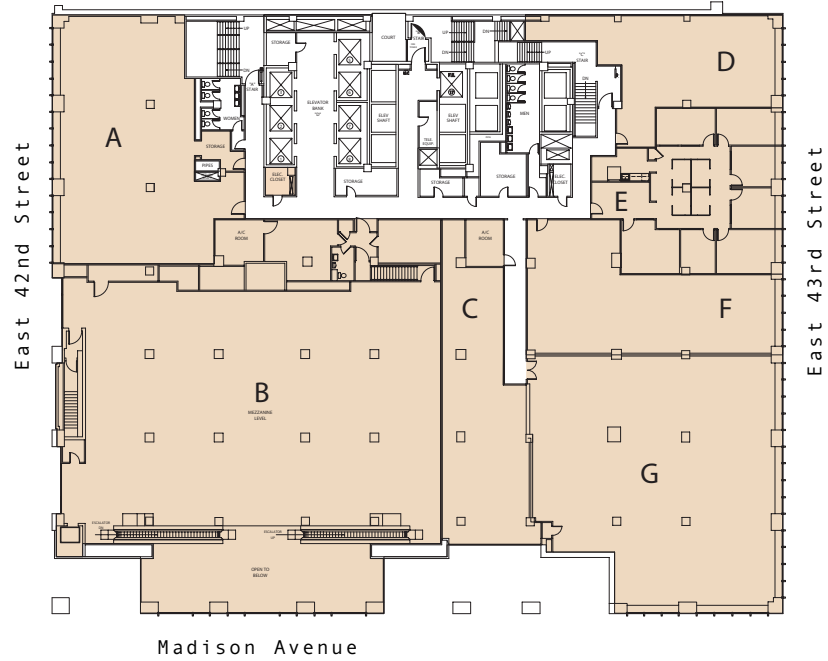

330 MADISON AVENUE

Ground
Level

330 MADISON AVENUE

Second Level

Mezzanine Level

Basement Level

888 7th Avenue, Floor 44
New York, NY 10019

**For more information,
PLEASE CONTACT 212.894.7000**