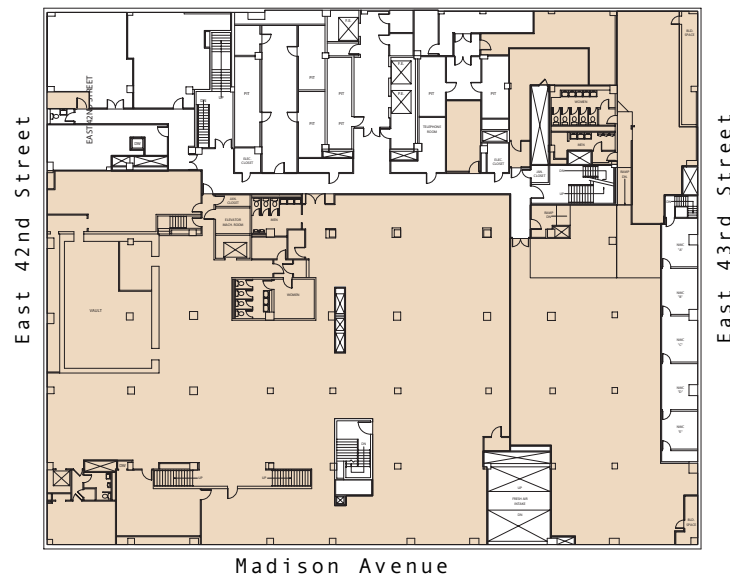

330 MADISON AVENUE

Ground
Level

330 MADISON AVENUE

Second Level

Mezzanine Level

Basement Level

888 7th Avenue, Floor 44
New York, NY 10019

**For more information,
PLEASE CONTACT 212.894.7000**