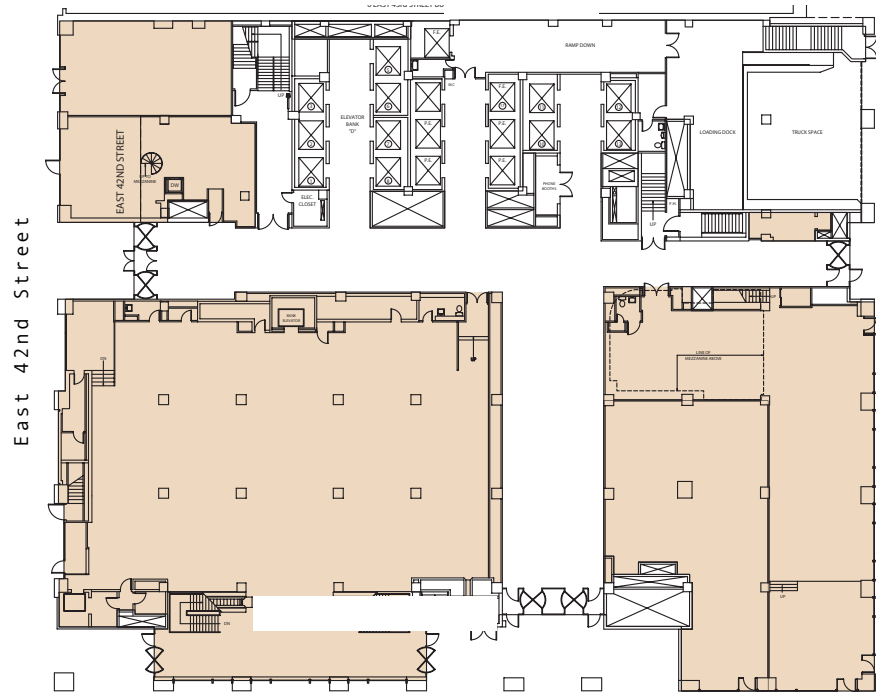

330 MADISON AVENUE

Ground
Level

330 MADISON AVENUE

Second Level

Mezzanine Level

Basement Level

888 7th Avenue, Floor 44
New York, NY 10019

**For more information,
PLEASE CONTACT 212.894.7000**