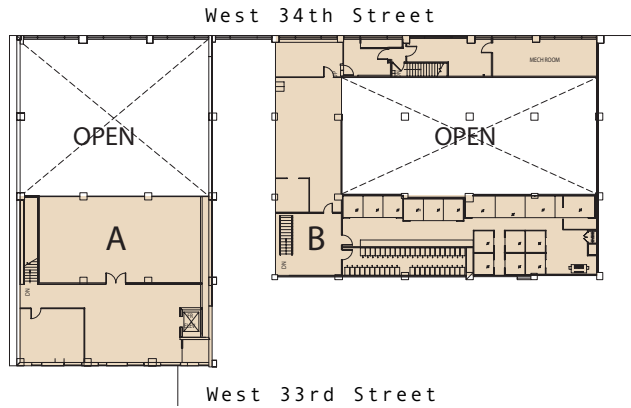

330 MADISON AVENUE

Ground
Level

330 MADISON AVENUE

Second Level

Mezzanine Level

Basement Level

888 7th Avenue, Floor 44
New York, NY 10019

**For more information,
PLEASE CONTACT 212.894.7000**